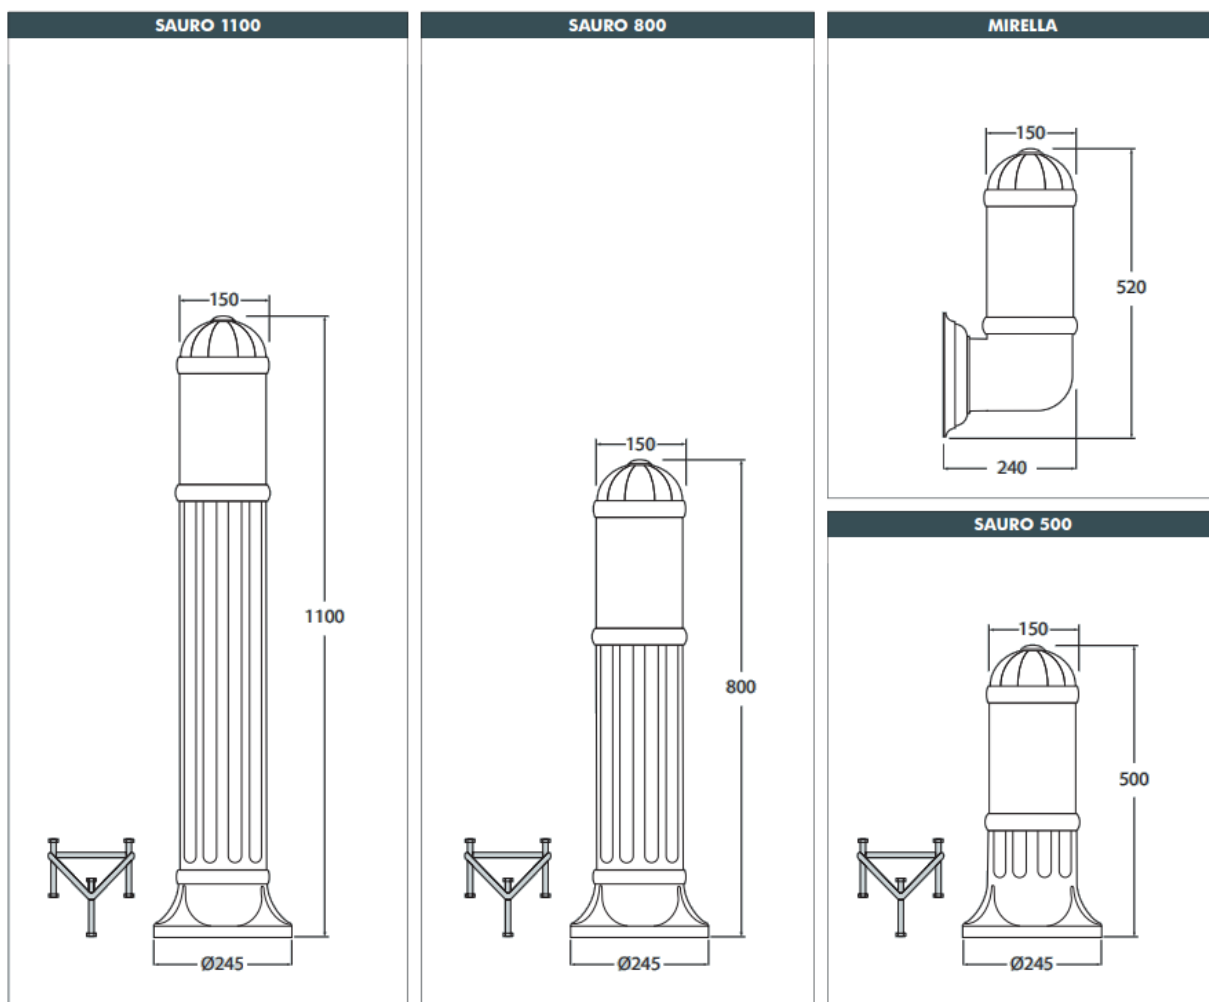

## DIMENSIONS »

ADDITIONAL INFORMATION »

95SAURO500L/BL

---

This luminaire is compatible with bulbs of the energy classes:

---

874/2012

| Catalogue number | Barcode       | Packin g/Box (pcs) |
|------------------|---------------|--------------------|
| 95SAURO500L/BL   | 8031874071096 | 1/1                |
| 95SAURO500L/GR   | 8031874071324 | 1/1                |
| 95SAURO800L/BL   | 8031874071652 | 1/1                |
| 95SAURO800L/GR   | 8031874071966 | 1/1                |
| 95SAURO1100L/BL  | 8031874072284 | 1/1                |
| 95SAURO1100L/GR  | 8031874072543 | 1/1                |
| 955MIRELLAWL/BL  | 8031874070655 | 1/1                |
| 955MIRELLAWL/GR  | 8031874070822 | 1/1                |